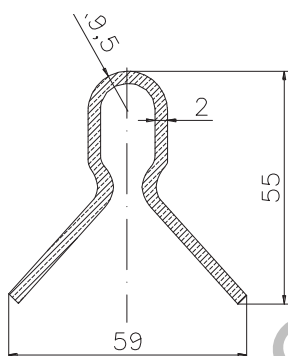

Релса Estebro® за долно водене на плъзгачи се врати 55x59x2 мм, 3 м, неръждаема стомана AISI 304, U-20

Designation: Track to fit <<U>> 20 mm in stainless steel

Family: Tracks and racks

Material: AISI 304L stainless steel

Description: Component used to guide the shift of U-groove wheels installed in sliding doors, avoiding the oscillation during the opening and closing movement. It is installed by fitting it in the concrete of the floor.

It is suitable for wheels with round groove. S
apply in 3 meters-long bars.

Продукт: [Релса Estebro® за долно водене на плъзгачи се врати 55x59x2 мм, 3 м, неръждаема стомана AISI 304, U-20](#)

Категория: [Плъзгачи се врати](#)